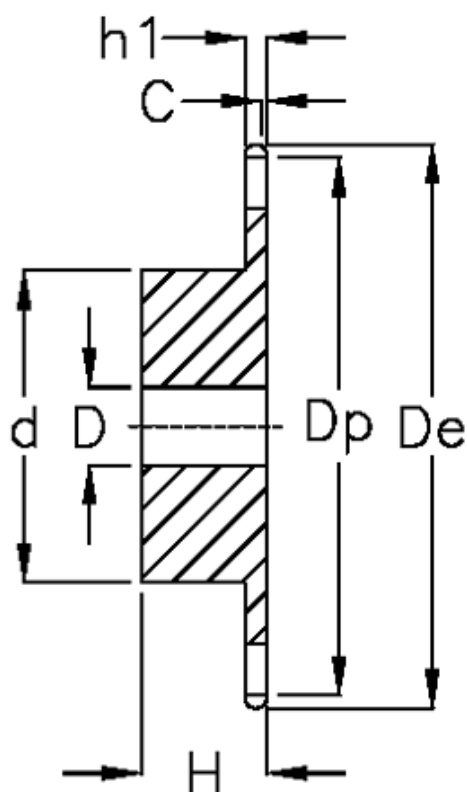

Article number: 616081008013

Description: Sprocket 16 B-1 Z=13 simplex  
predrilled, Rustfast

## Measures

C = 2.5

d = 78

D = 16±0,5

De = 117

Dp = 106.12

For chain size = 1" x 17,02 mm

For chain type = 16 B-1

H = 40

h1 = 16.2

Number of teeth = 13